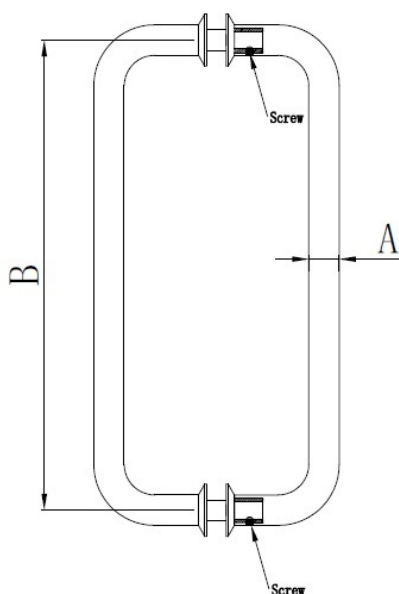

## Description:

Door Handle "Main" SS304 Brushed,  $\varnothing 32 \times 632 \text{mm}$ , cc 600mm, 8-12mm Glass Thickness, Bore:  $\varnothing 12 \text{mm}$

## Item number:

17.87.102-0

Units	Box	Carton	HS Code	Barcode
Pair	1	8	8302415000	 5704866074940

Item Number	A	B	Finish
17.87.090-0	$\varnothing 25 \text{mm}$	305mm	Polished
17.87.091-0	$\varnothing 25 \text{mm}$	305mm	Brushed
17.87.094-0	$\varnothing 25 \text{mm}$	450mm	Polished
17.87.095-0	$\varnothing 25 \text{mm}$	450mm	Brushed
17.87.101-0	$\varnothing 32 \text{mm}$	600mm	Polished
17.87.102-0	$\varnothing 32 \text{mm}$	600mm	Brushed